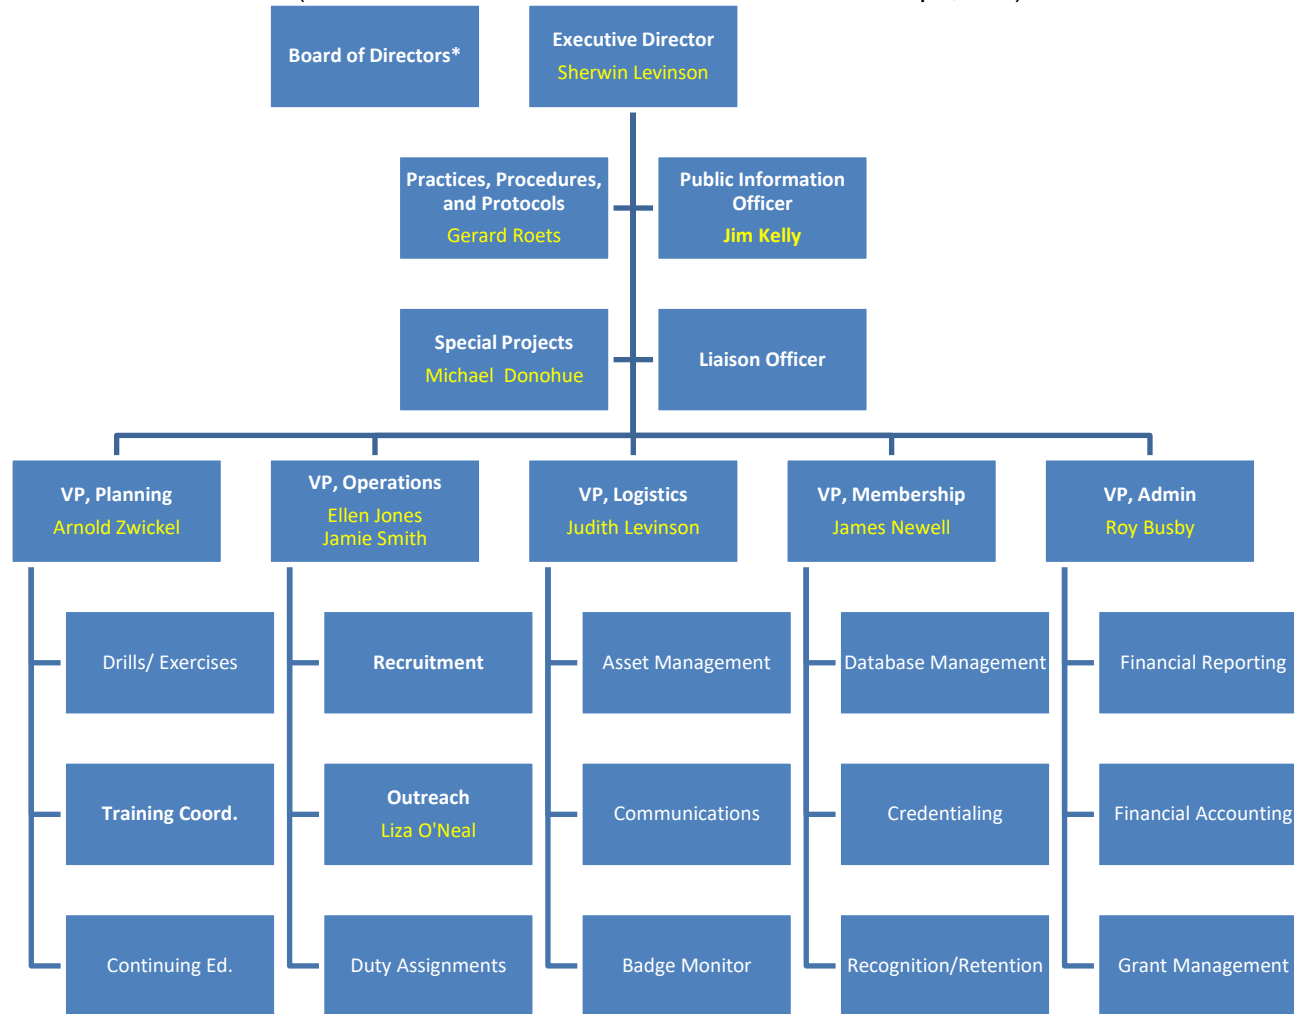

MRC GEM

(East Metro Health District Medical Reserve Corps, Inc.)

*** Board of Directors:**

Roy Busby	Michael Donahue
Judith Levinson	Sherwin Levinson
James Newell	Mark Reiswig
Gerard Roets	Connie Russell
Anthony Varamo	Arnold Zwickel