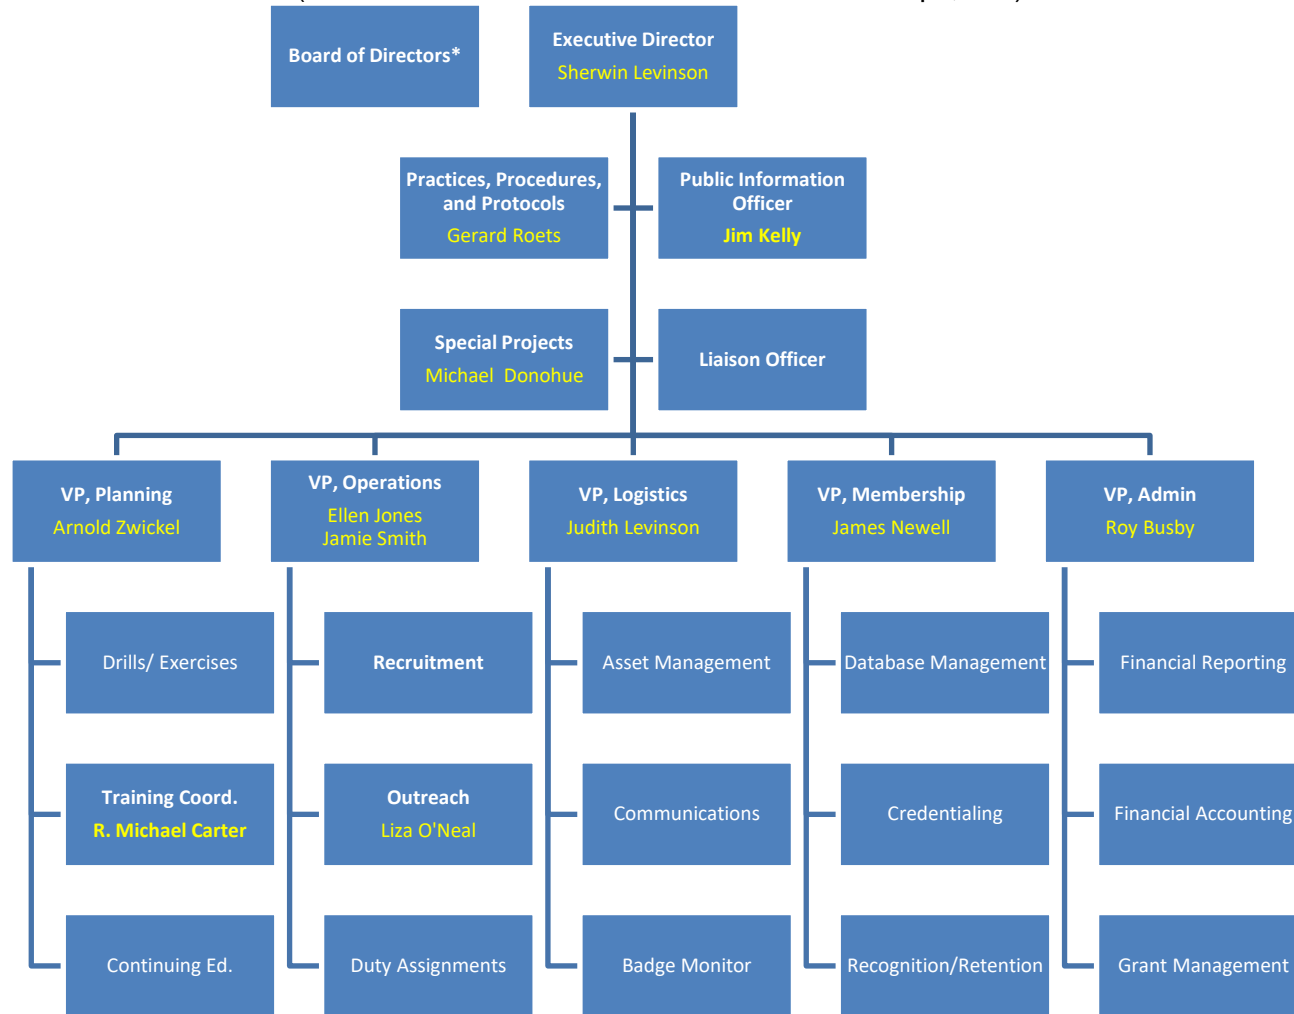

MRC GEM

(East Metro Health District Medical Reserve Corps, Inc.)

*** Board of Directors:**

Roy Busby	Michael Donohue
Judith Levinson	Sherwin Levinson
James Newell	Mark Reiswig
Gerard Roets	Connie Russell
Anthony Varamo	Arnold Zwickel