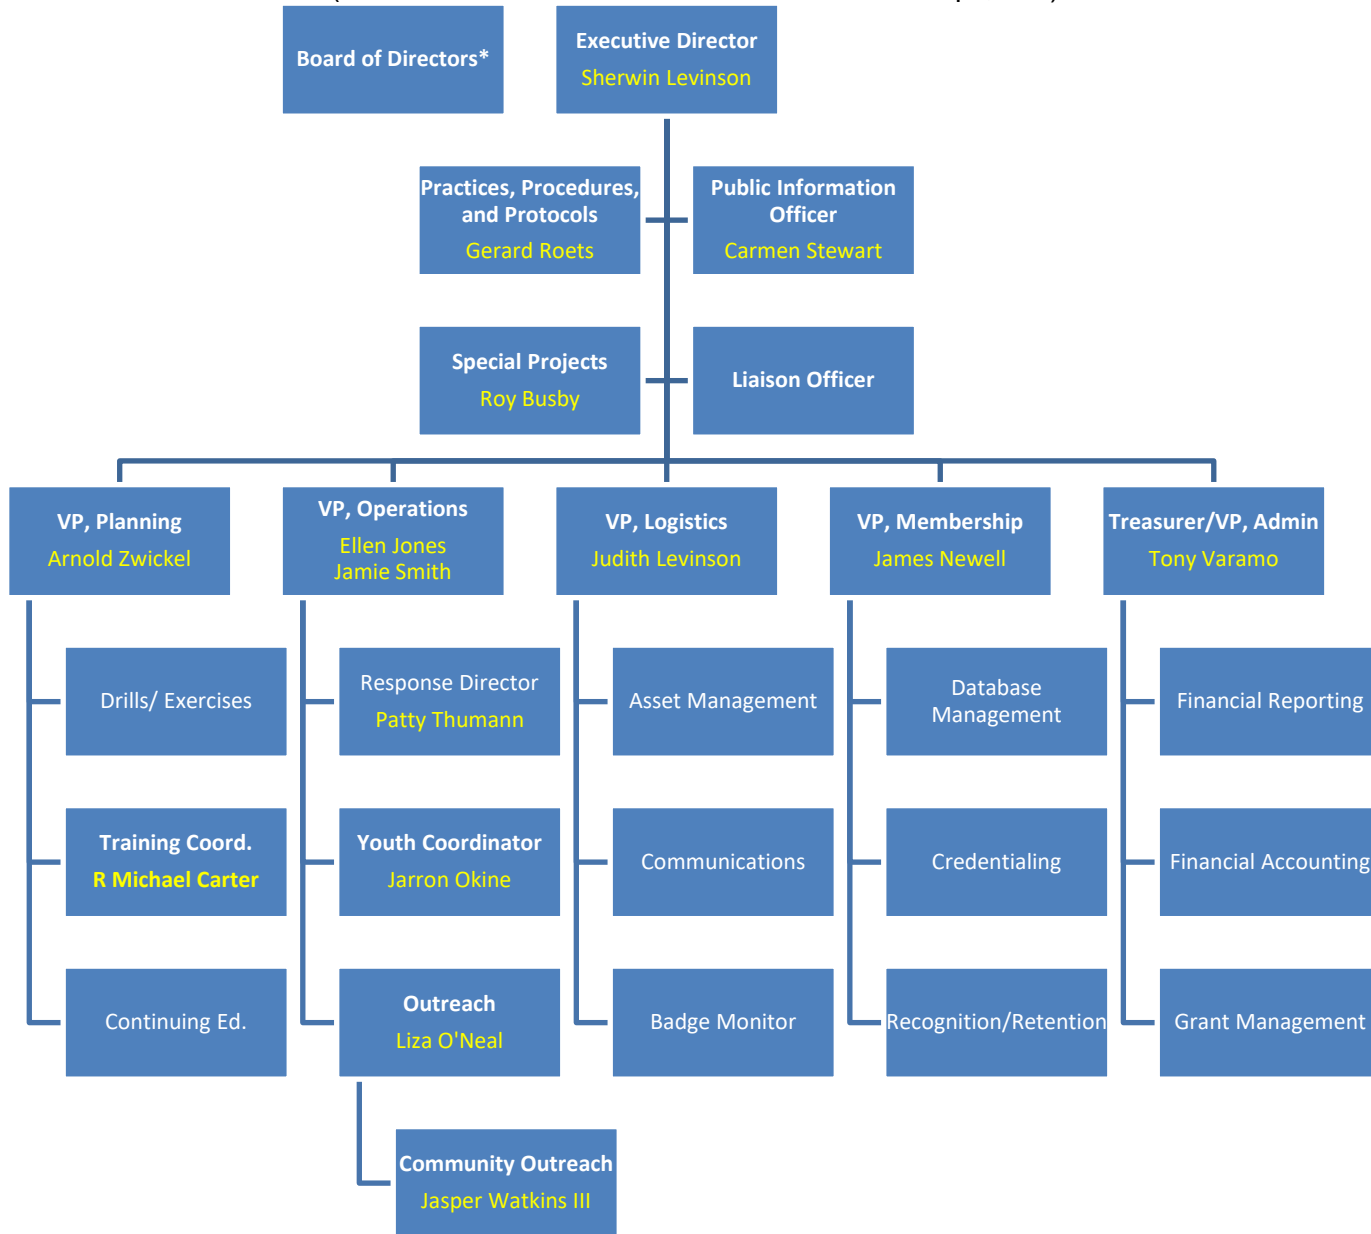

MRC GEM

(East Metro Health District Medical Reserve Corps, Inc.)

*** Board of Directors:**

Audrey Arona, MD
James Newell
Anthony Varamo

Roy Busby
Mark Reiswig
Arnold Zwickel

Judith Levinson
Gerard Roets

Sherwin Levinson
Patty Thumann