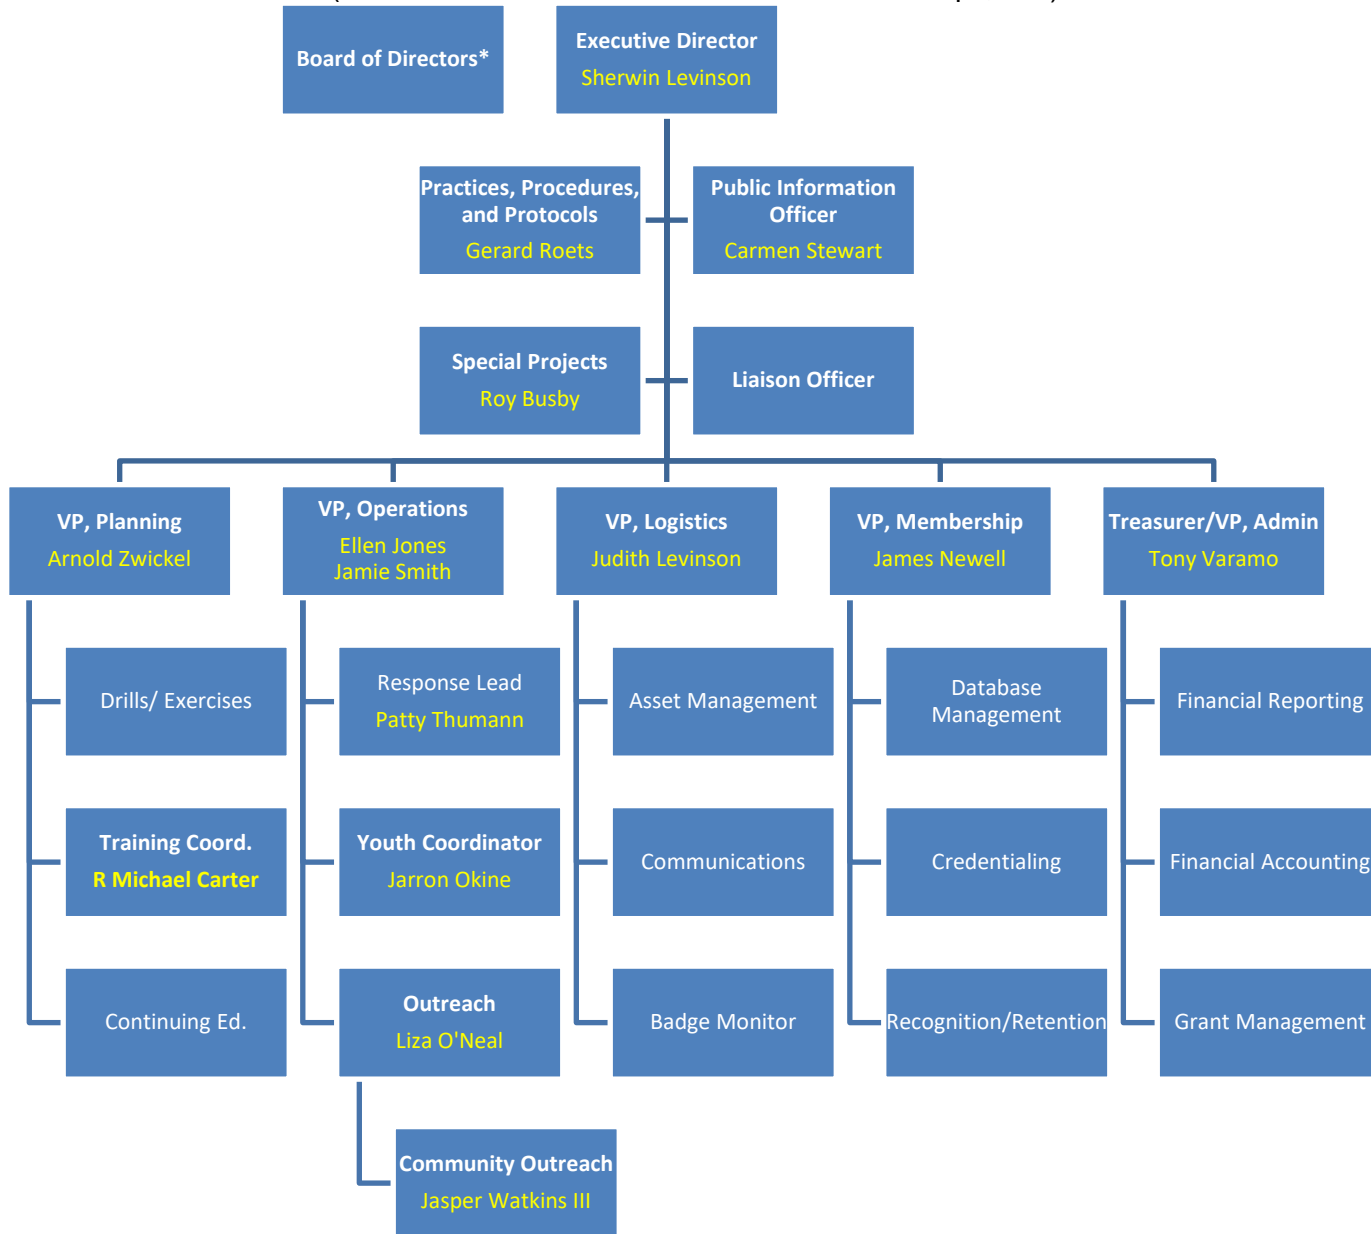

MRC GEM

(East Metro Health District Medical Reserve Corps, Inc.)

*** Board of Directors:**

Audrey Arona, MD
James Newell
Anthony Varamo

Roy Busby
Mark Reisinger
Arnold Zwickel

Judith Levinson
Gerard Roets

Sherwin Levinson
Patty Thumann