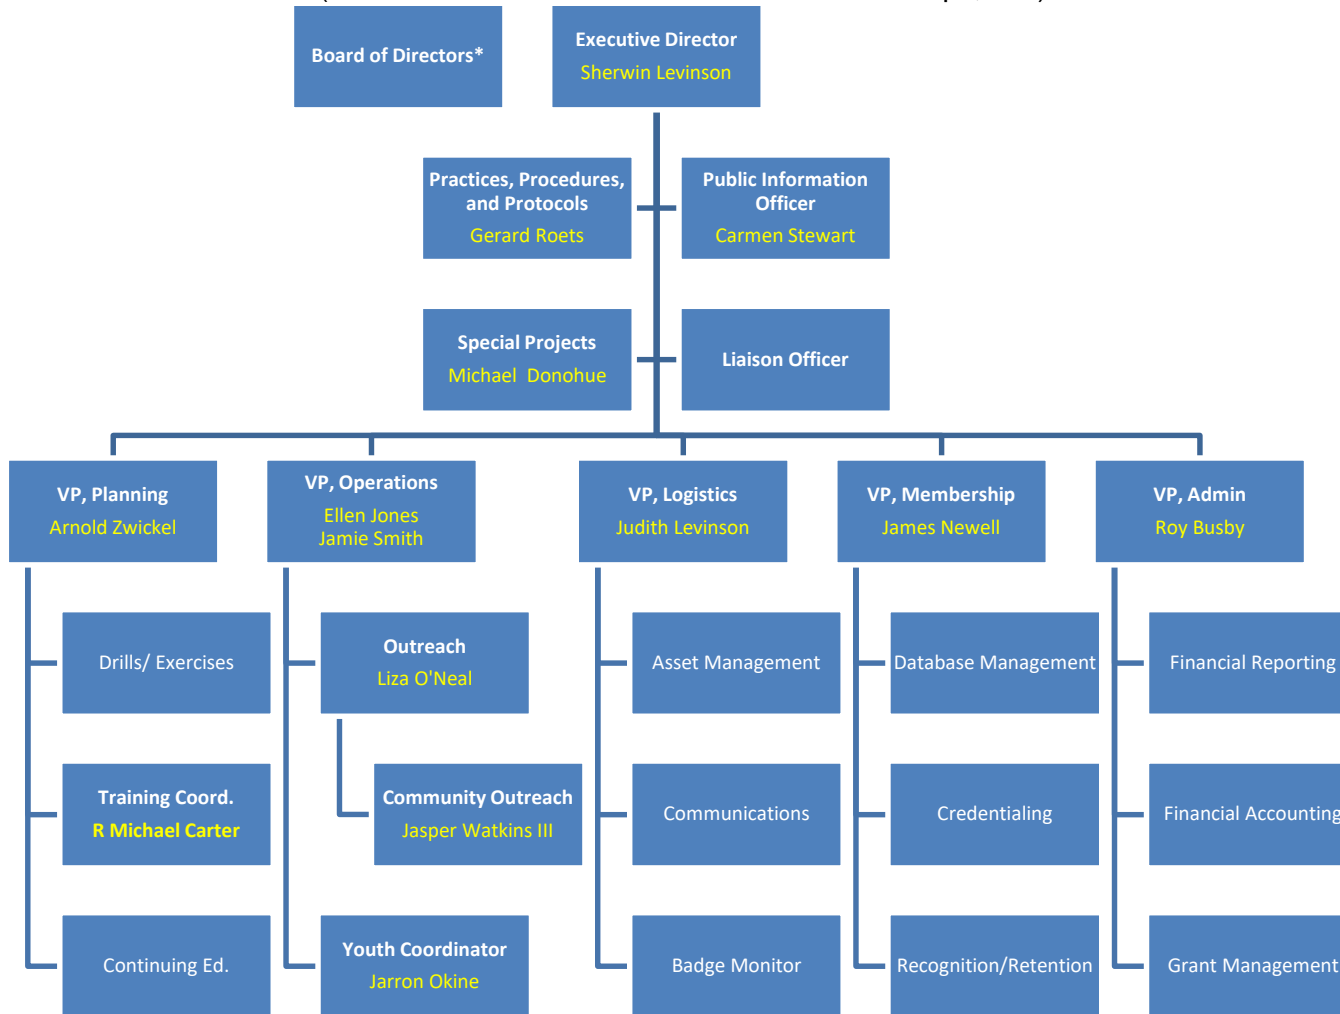

# MRC GEM

(East Metro Health District Medical Reserve Corps, Inc.)

**\* Board of Directors:**

- |                  |                 |
|------------------|-----------------|
| Audrey Arona, MD | Roy Busby       |
| Michael Donohue  | Judith Levinson |
| Sherwin Levinson | James Newell    |
| Mark Reiswig     | Gerard Roets    |
| Connie Russell   | Anthony Varamo  |
| Arnold Zwickel   |                 |