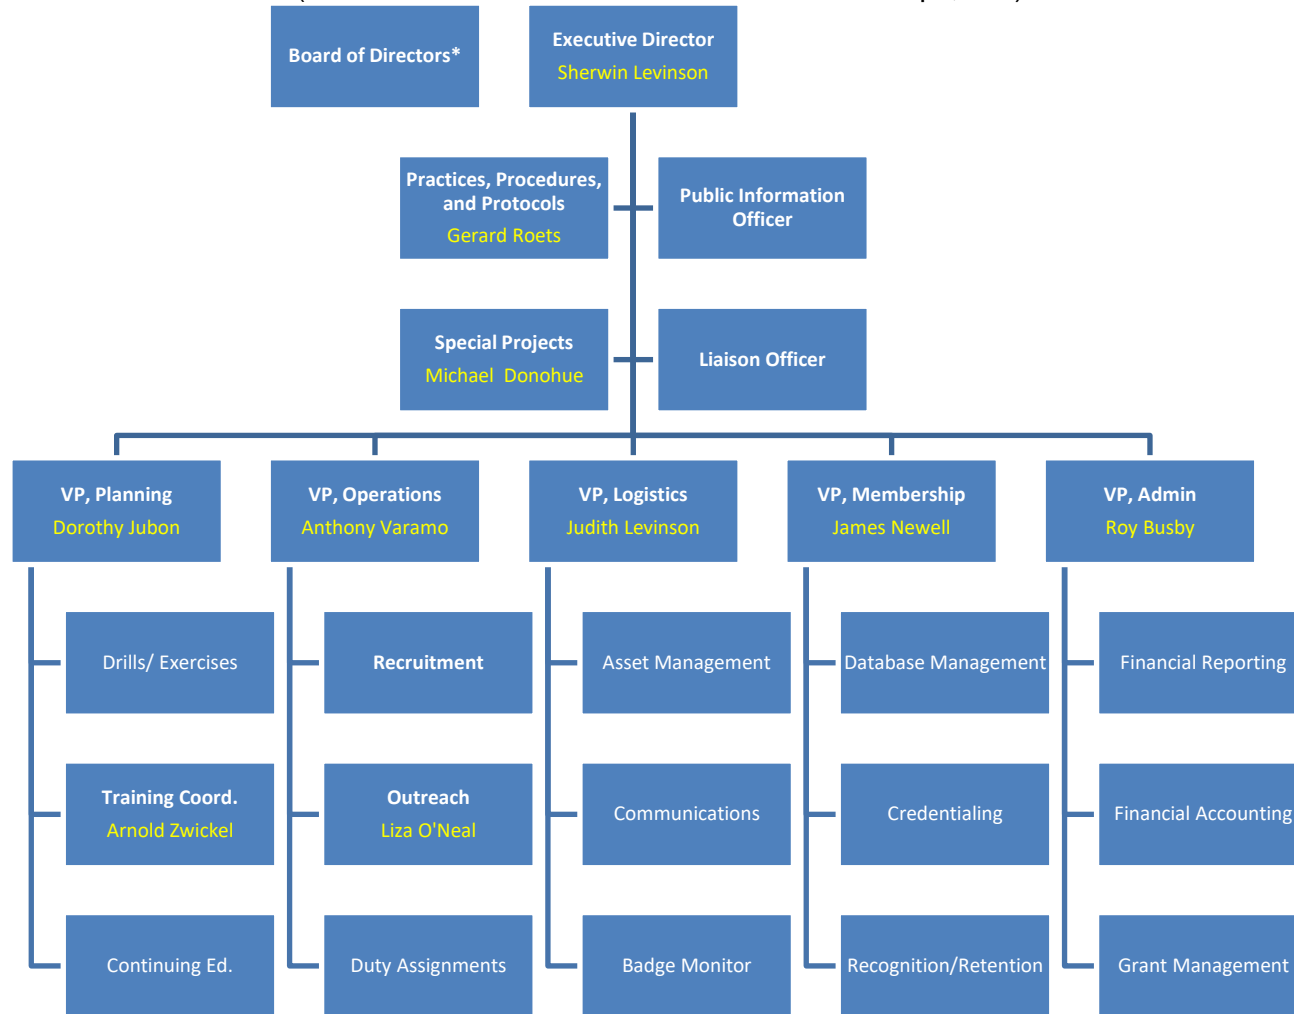

MRC GEM

(East Metro Health District Medical Reserve Corps, Inc.)

*** Board of Directors:**

Roy Busby	Michael Donahue
Dorothy Jubon	Judith Levinson
Sherwin Levinson	James Newell
Mark Reiswig	Gerard Roets
Connie Russell	Anthony Varamo
Arnold Zwickel	