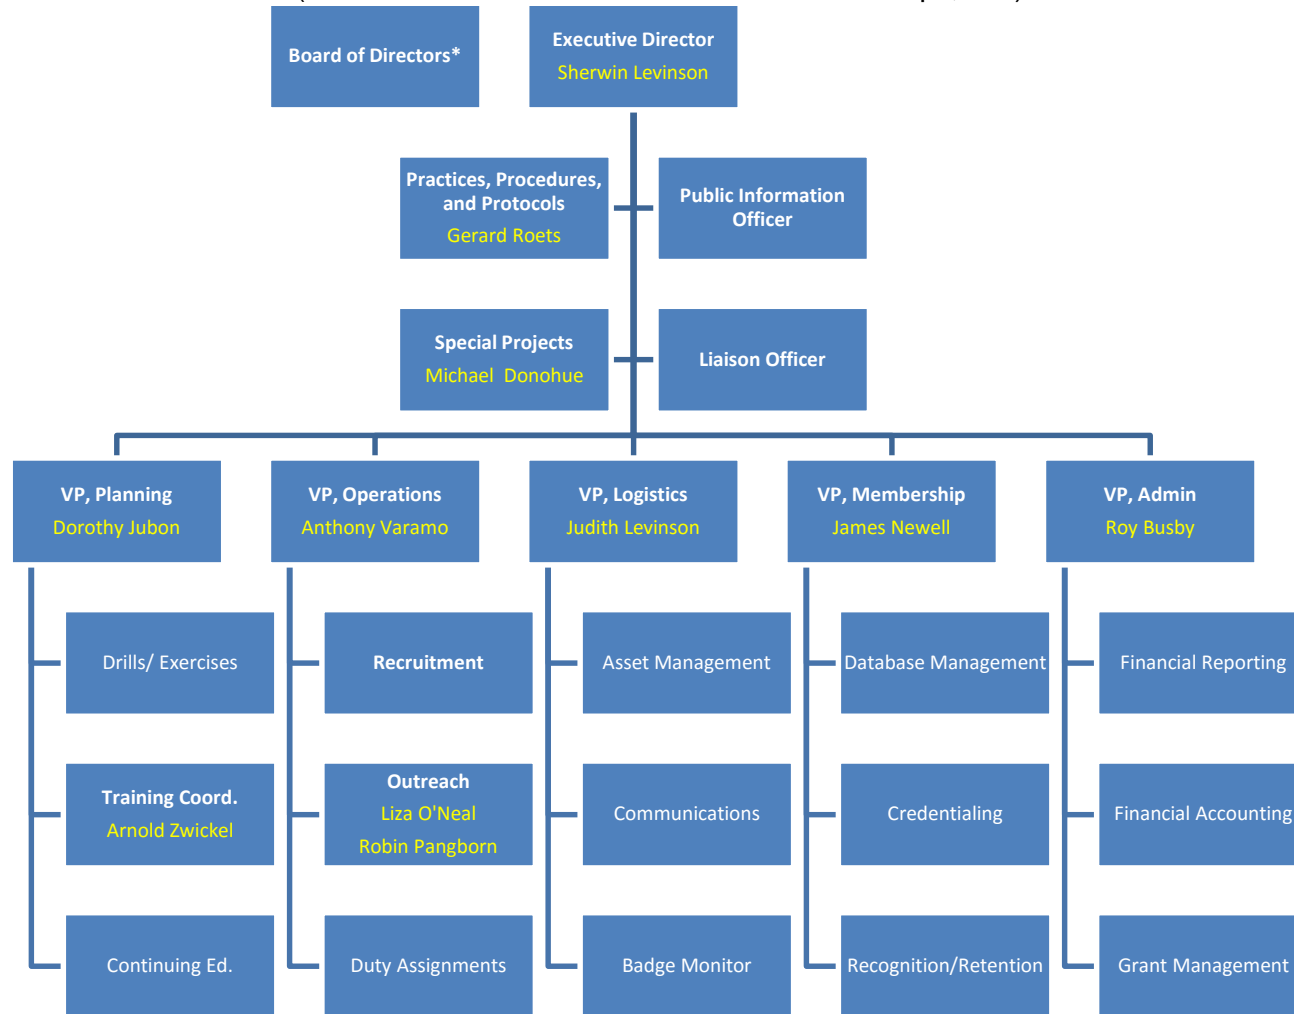

MRC GEM

(East Metro Health District Medical Reserve Corps, Inc.)

*** Board of Directors:**

Roy Busby	Michael Donahue
Lynda Flage	Dorothy Jubon
Judith Levinson	Sherwin Levinson
James Newell	Mark Reiswig
Gerard Roets	Connie Russell
Anthony Varamo	Arnold Zwickel