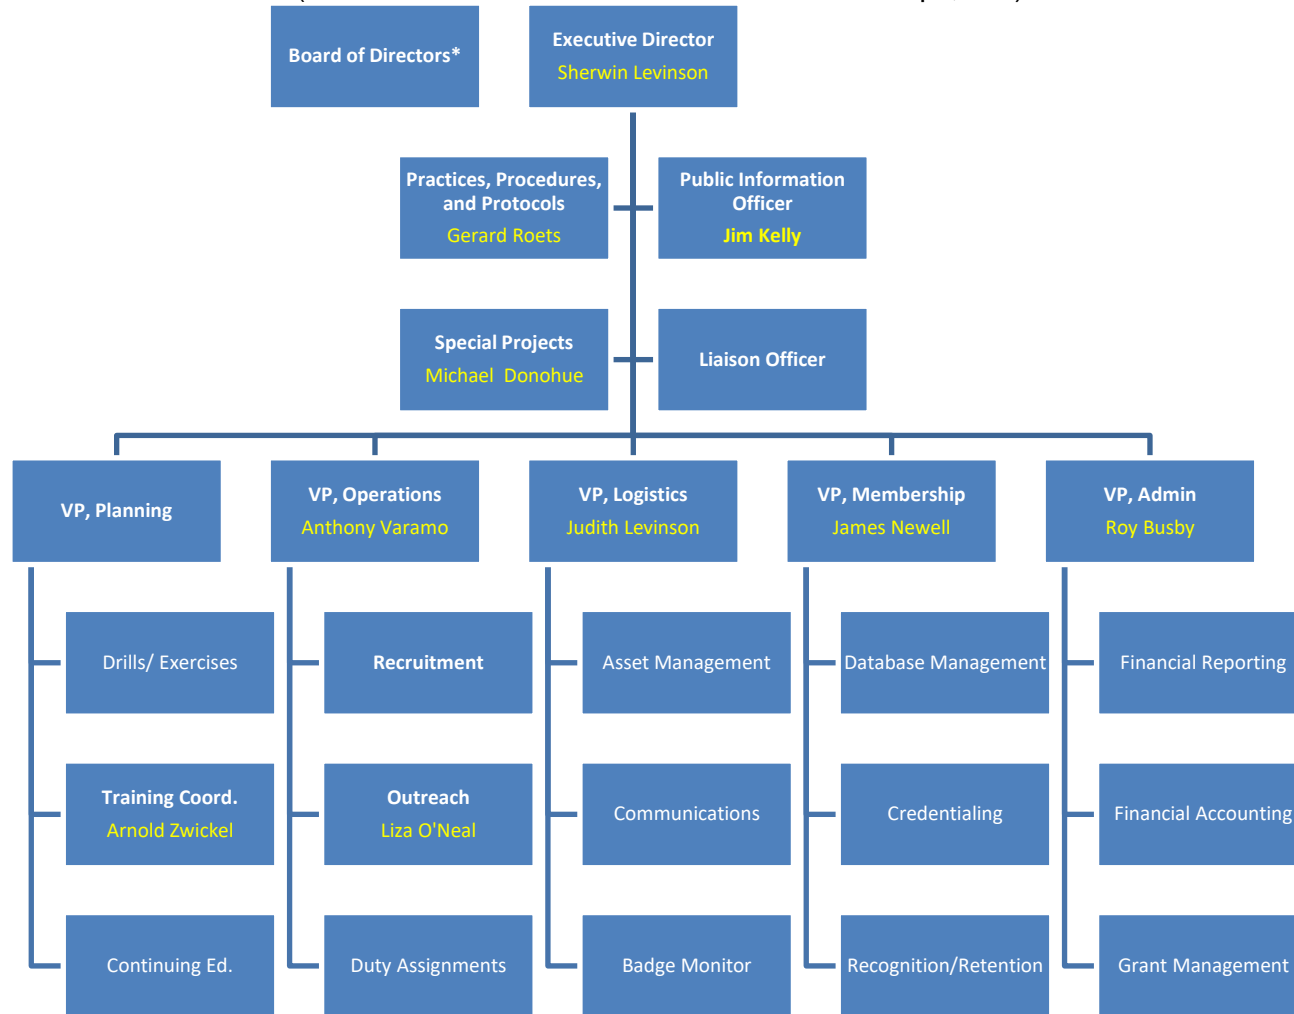

# MRC GEM

(East Metro Health District Medical Reserve Corps, Inc.)

**\* Board of Directors:**

Roy Busby	Michael Donahue
Judith Levinson	Sherwin Levinson
James Newell	Mark Reiswig
Gerard Roets	Connie Russell
Anthony Varamo	Arnold Zwickel